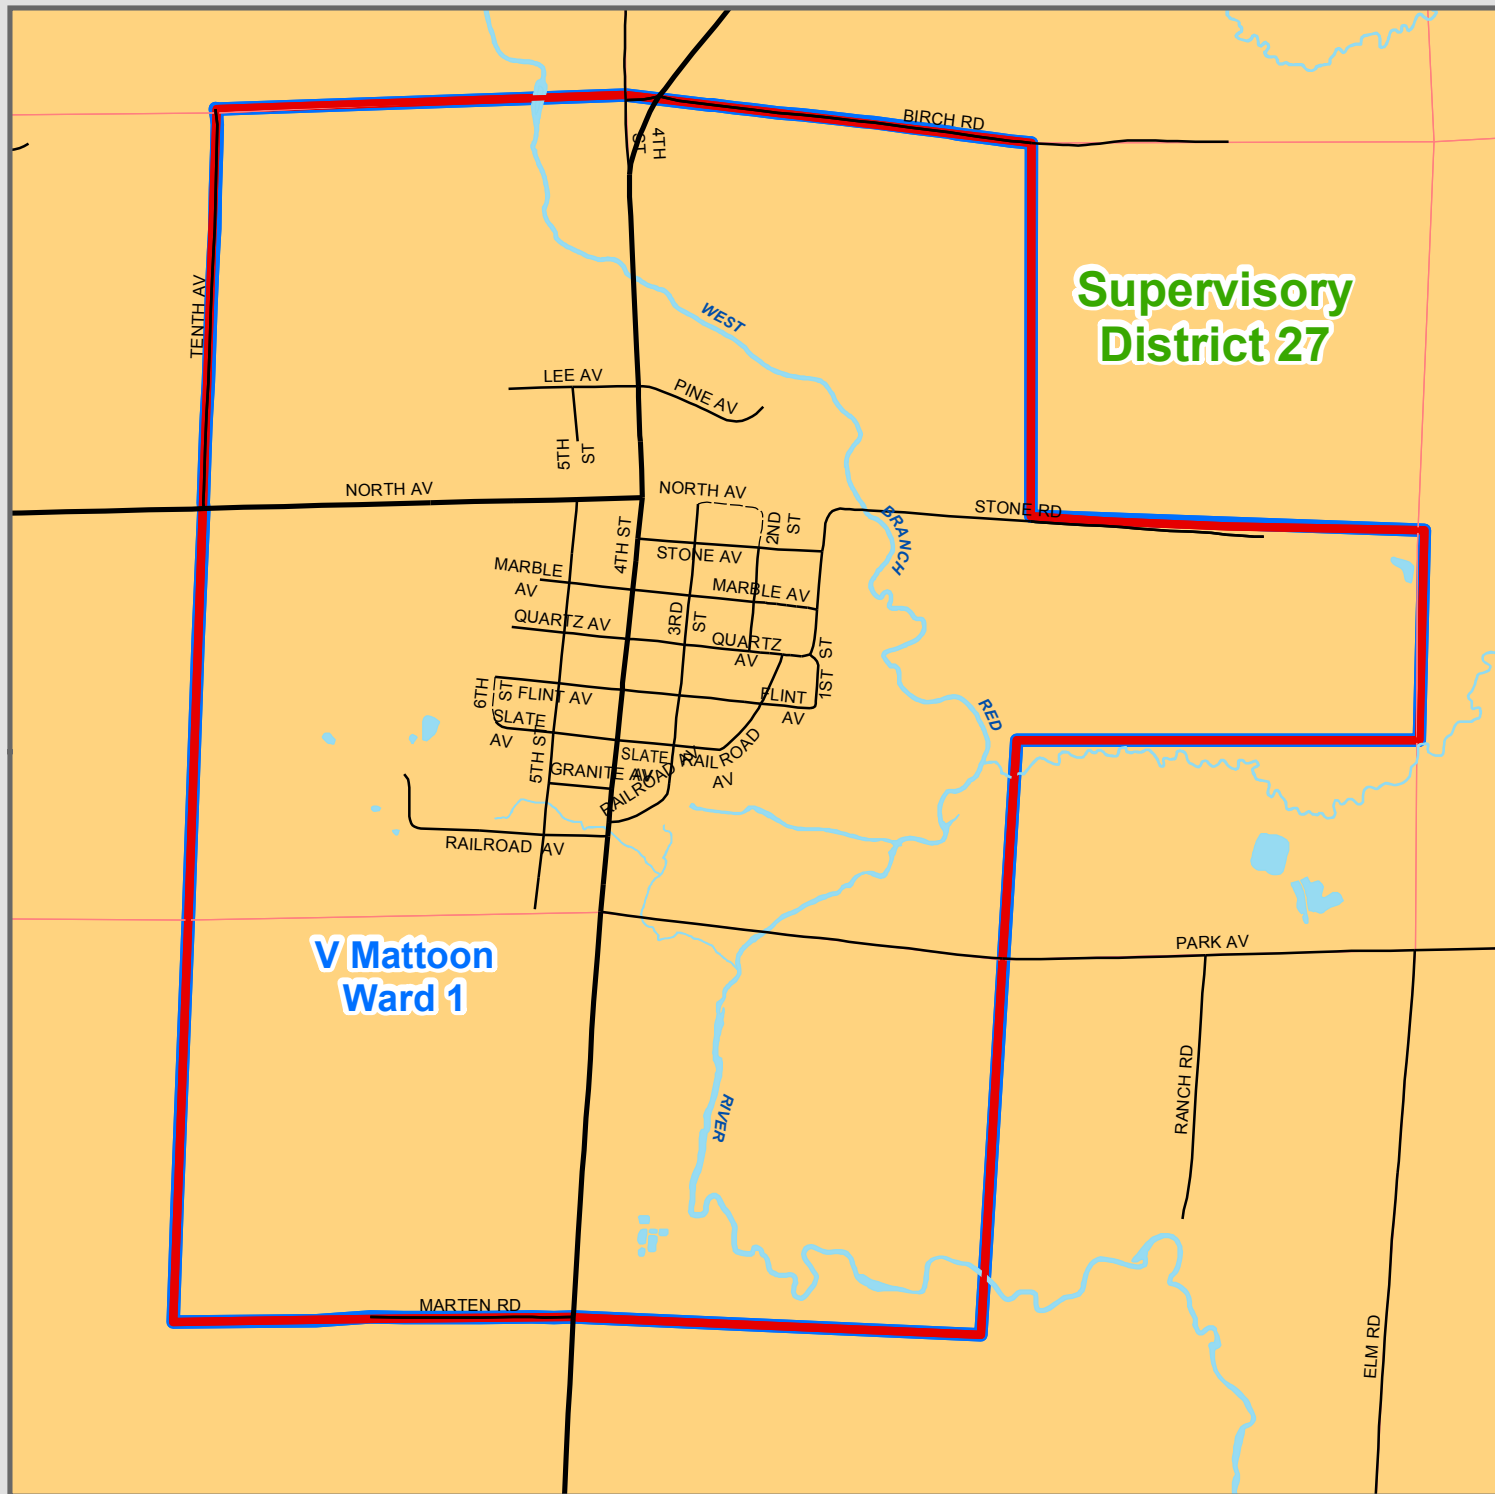

Village of Mattoon Supervisory Districts/Wards 2012-2022

**V Mattoon
Ward 1**

**Supervisory
District 27**

Supervisory District 27

Ward Population
Ward 1 = 438

Supervisory Districts on this map were created by the Shawano County GIS Coordinator under direction from the Shawano County Redistricting Committee and the Shawano County Board. 2011 census data and programs used to create this map were provided by the Wisconsin Legislative Technology Bureau at the direction of the Wisconsin State Legislature.